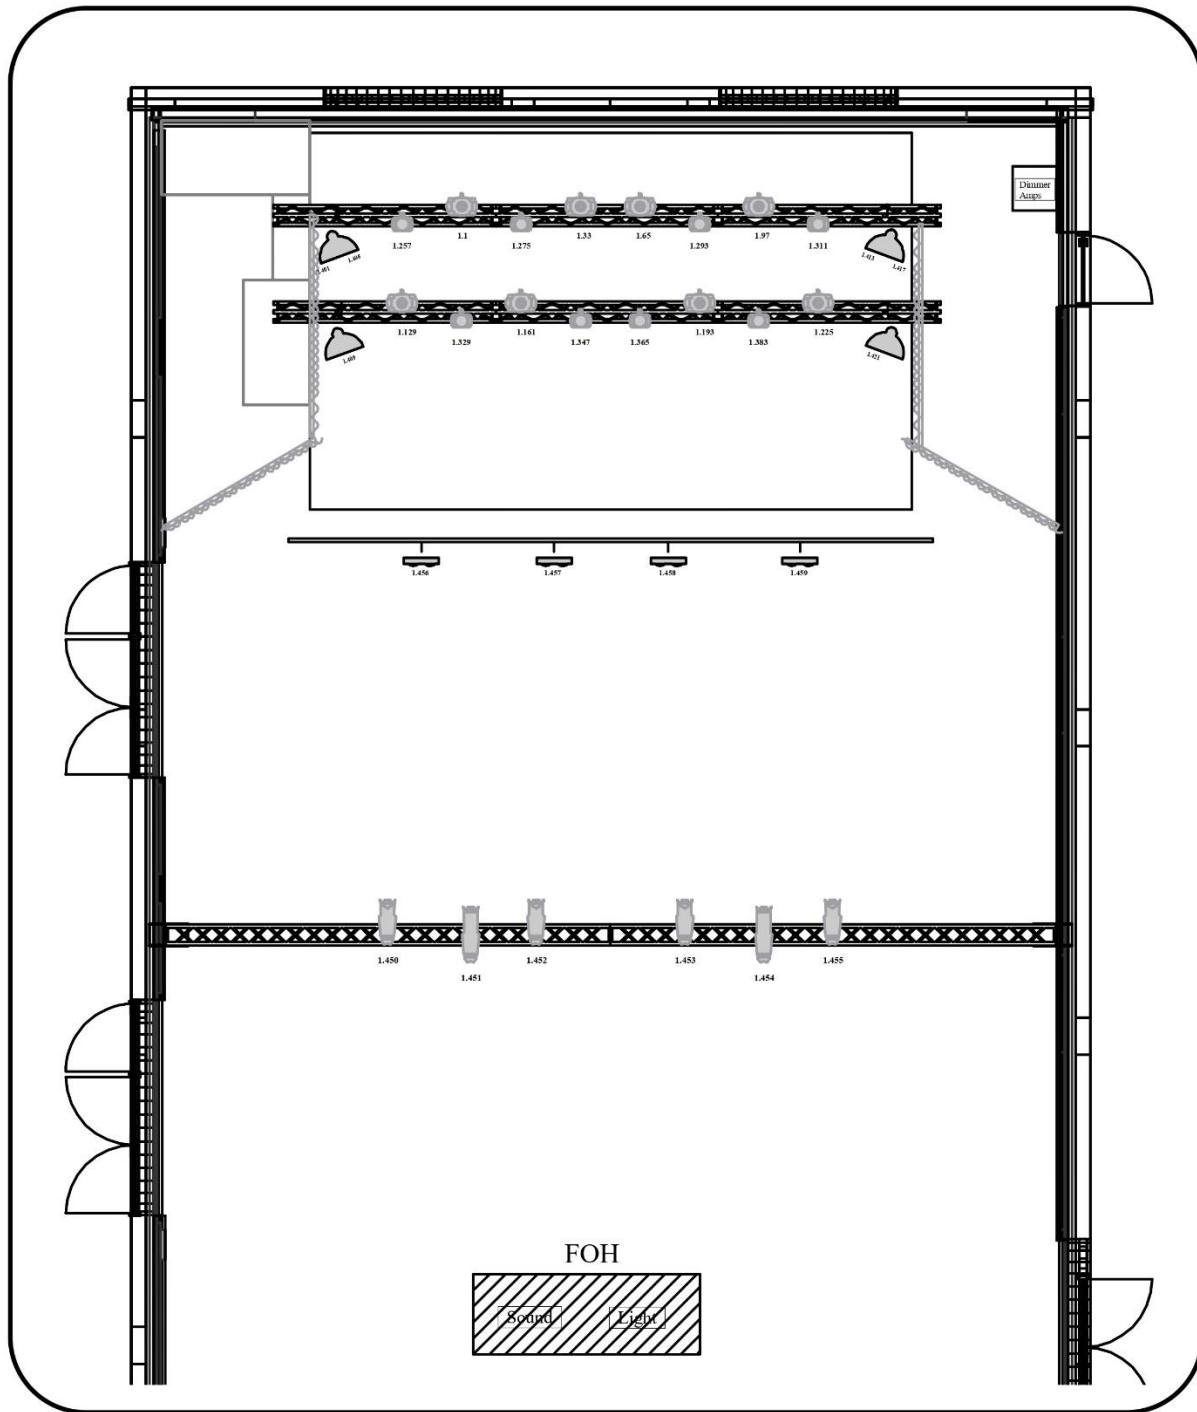

Floor Plan and Backstage

The backstage area contains the following amenities:

- Fully equipped kitchen
- Large dining table
- Various relaxing areas
- Standing piano
- Make-up mirror

Stage and Audience Area

Power

1 x 3x32 A CE (stageleft)

1 x 3x16 A CE (stageleft)

Lighting and patch

M|A|S|K|I|N|H|A|L|L|E|N

Fixtura	Navn	Count	Model
	Mac Alum Profile	8	Basic
	Thomas 2 Lite Fix 36	4	
	Vintage Luminaire QW MK3 53cm	6	RCEW
	ERA 150 Wash	8	
	Source 4 - 15/30 Zoom	2	
	CE Source 4 - 25/50 Zoom	4	