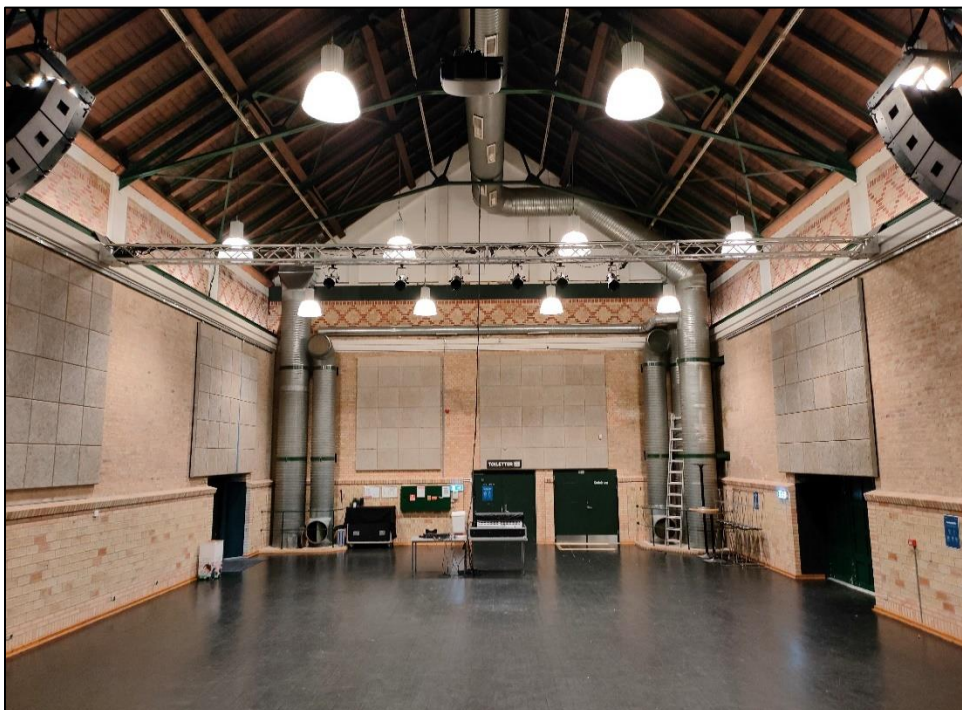

Floor Plan and Backstage

The backstage area contains the following amenities:

- Fully equipped kitchen
- Large dining table
- Various relaxing areas
- Standing piano
- Make-up mirror

Stage and Audience Area

1) Maskinhallen
view from
audience
perspective

2) Maskinhallen
view from stage

Audio Equipment

FOH Console:

1 x Allen & Heath Avantis
1 x Allen & Heath GX4816 stagerack
(48 inputs, 16 outputs)

Main PA:

14 x Martin Audio WPM (top)
4 x Martin Audio SXC118 (sub)