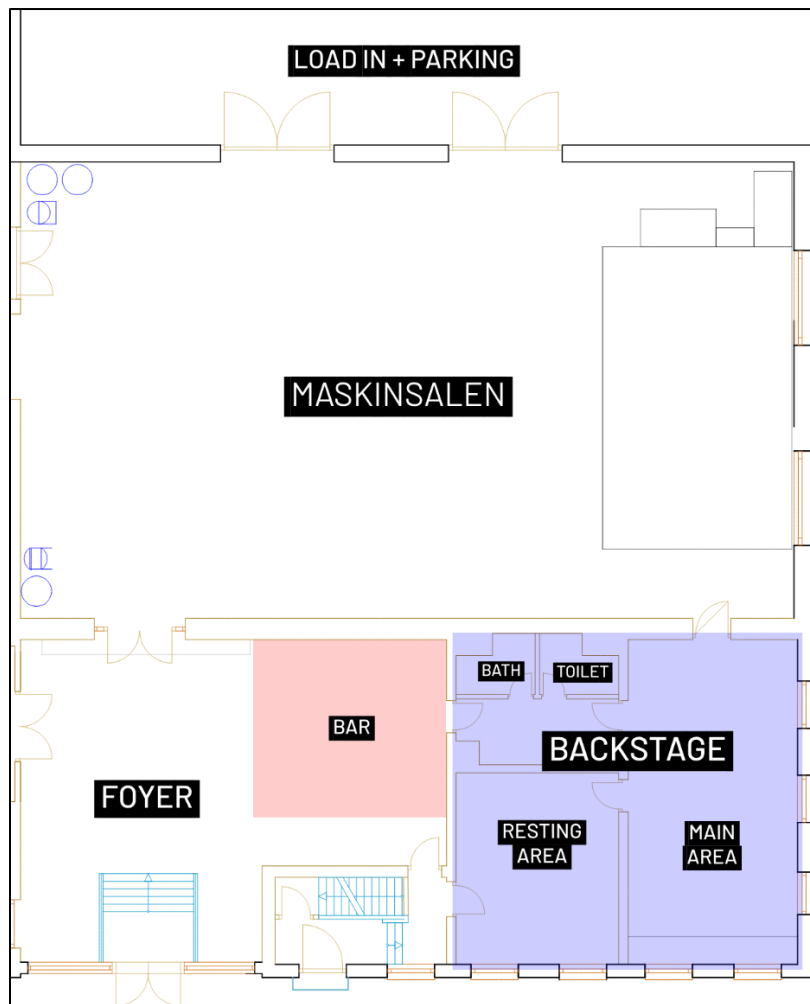

Booking Manager
Jens-Ole Amstrup
Tlf.: (+45) 23 23 01 31
jensole@arenanord.dk

No smoking

Smoking is not allowed inside Maskinhallen at any time.

Load In

To get to the load in area, make sure to turn right on **Parallelvej** (marked in blue) and NOT on **Skolegade**.

Floor Plan and Backstage

The backstage area contains the following amenities:

- Fully equipped kitchen
- Large dining table
- Various relaxing areas
- Standing piano
- Make-up mirror

Stage and Audience Area

1) Maskinhallen
view from
audience
perspective

2) Maskinhallen
view from stage

Audio Equipment

FOH Console:

1 x Allen & Heath Avantis
1 x Allen & Heath GX4816 stagerack
(48 inputs, 16 outputs)

Main PA:

14 x Martin Audio WPM (top)
4 x Martin Audio SXC118 (sub)